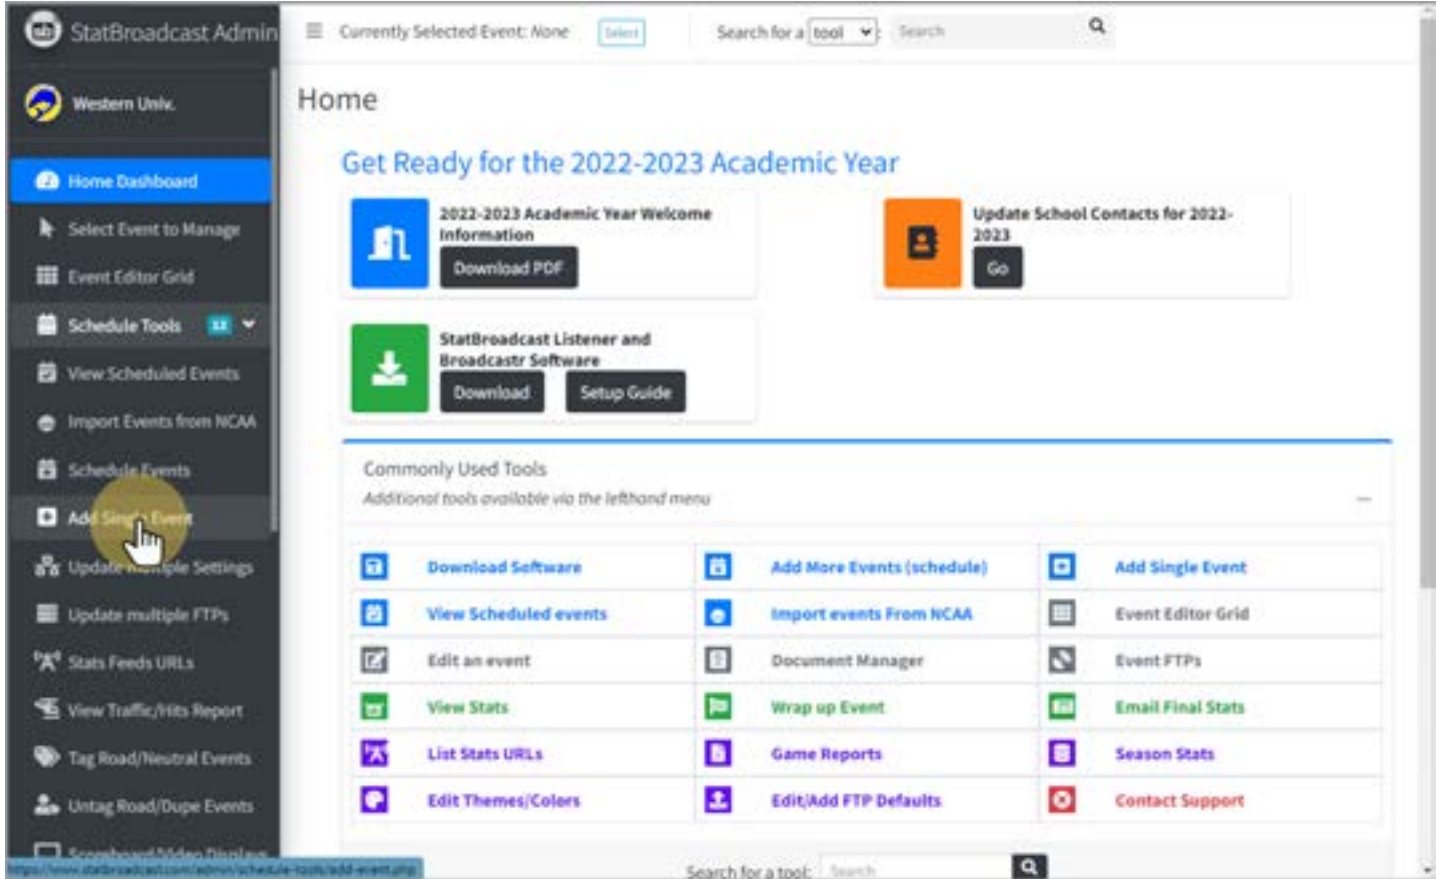

3. Click on Add Single Event