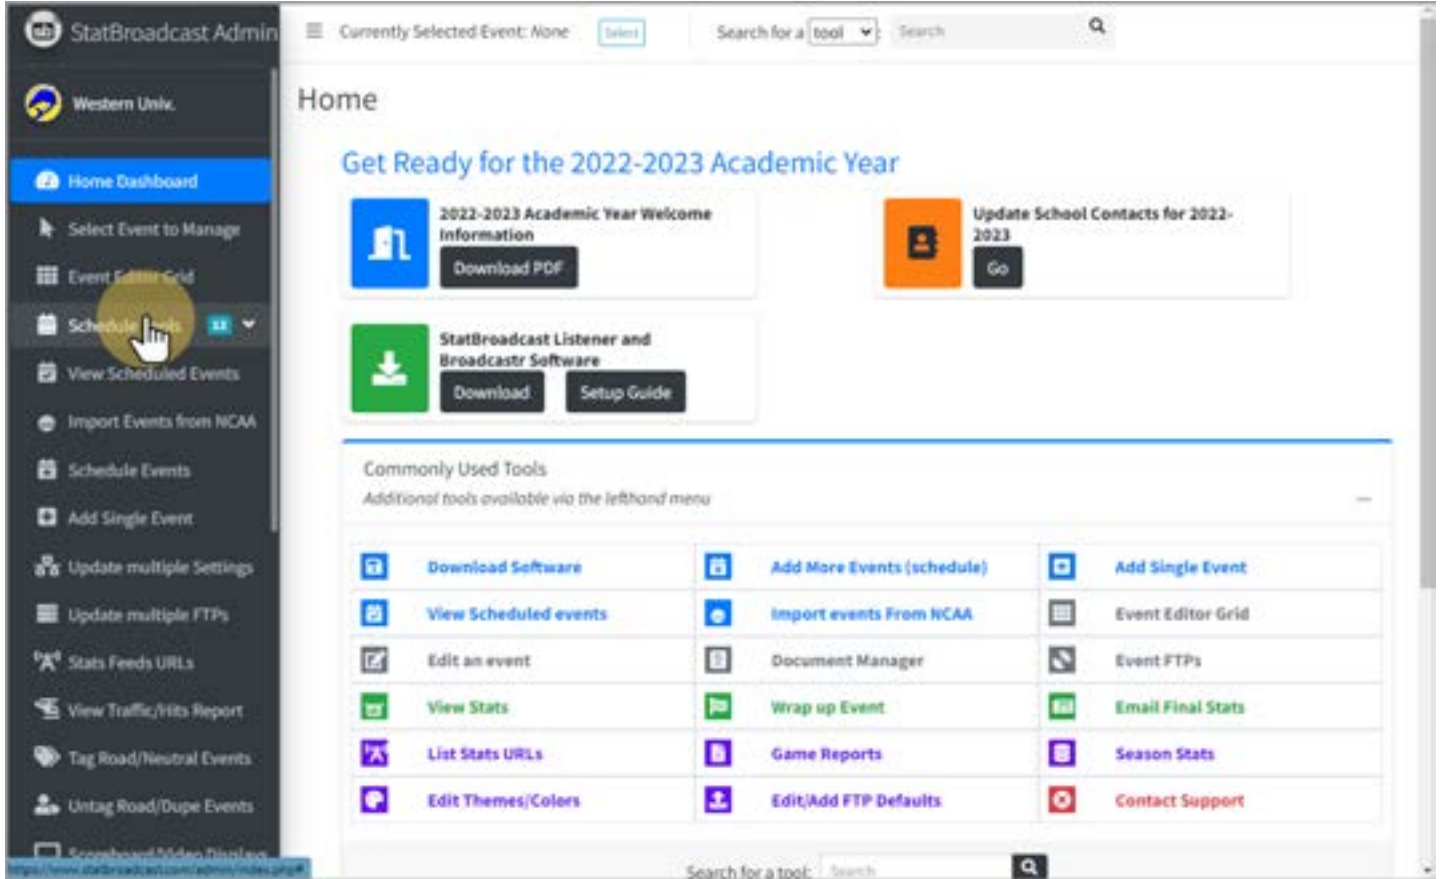

2. Expand the Schedule Tools from the left menu